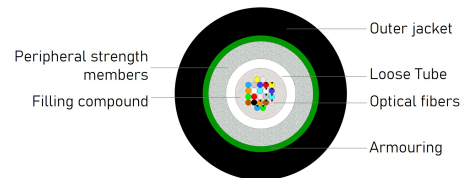

Outdoor CST armoured Unitube Cable (GC)

Description:

Outdoor CST armoured Unitube Cable (GC)

Rev. 0028-23/02

Fibre optic cable with full protection against rodents for direct burial installation.

Specifications:

Fiber count	Up to 24
Fiber Type	G.652.D, G.657.A1, G.655, OM1, OM2, OM2+, OM3, OM4
Fibre colour 1-12	Blue, Orange, Green, Brown, Grey, White, Red, Black, Yellow, Violet, Pink, Aqua
Fibre colour 13-24	BlueBS, OrangeBS, GreenBS, BrownBS, GreyBS, WhiteBS, RedBS, Natural, YellowBS, VioletBS, PinkBS, AquaBS, (BS Black strip)
Tube	Gel-Filled PBT buffer tube
Tube colour	Natural / White
Filling compound	Thixotropic Jelly Compound
Peripheral strength members	Water-swappable Glass yarn
Armouring	Corrugated steel tape, longitudinally under jacket
Outer jacket	UV resistant black HDPE
Outer jacket thickness	1.2 mm